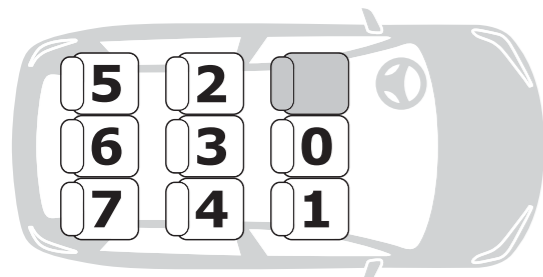

L'immagine si riferisce ad un veicolo con guida a sinistra.
Diagram refers to a left hand drive vehicle.

ATTENZIONE: NON INSTALLARE LA BASE SE È PRESENTE UN VANO PORTA OGGETTI SUL PAVIMENTO DELL'AUTOMOBILE.
WARNING: DON'T INSTALL THE BASE IF THERE IS A STORAGE COMPARTMENT ON THE VEHICLE FLOOR.

AUTOVETTURA CAR MODEL	SEDILE IDONEO APPROVED SEAT
Maserati	
Levante (2017>)	2-4
Ghibli (2014>)	2-4
Quattroporte (2016>)	2-4
Gran Turismo (2007>)	-
Mazda	
CX-3 (2015>)	2-4
CX-5 (2011>)	2-4
CX-7 (2007 - 2011)	2-4
2 (2009 - 2015)	-
2 (2015>)	2-4
3 Hatch (2009 -2013)	2-4
3 Saloon (2009 -2013)	2-4
3 Hatchback (2014>)	2-4
5 (2005 - 2010)	2-4
6 Estate (2008 - 2012)	2-4
6 Hatch (2007 - 2012)	2-4
6 Saloon (2007 - 2009)	2-4
6 Estate (2013>)	2-4
6 Saloon (2012 - 2018)	2-4
6 Saloon (2018>)	2-4
MX-5 (2015>)	-
Mercedes-Benz	
A Class (2005 - 2012)	-
A-Class (2013>)	-
B-Class (2012>)	2-4
B-Class EV (2015>)	2-4
C-Class (2008>)	2-4
C-Class Estate (2008>)	2-4
C-Class Coupe (2011>)	-
C-Class Estate (2015>)	2-4
CLA (2013>)	2-4
CLS Shooting Brake (2012>)	2-4
CLS Coupe (2011>)	2-4
E-Class (2005 - 2009)	2-4
E-Class Saloon (2009 - 2012)	2-4
E-Class Coupe (2009 - 2016)	-
E-Class Coupe (2017>)	2-4
E-Class Cabriolet (2017>)	2-4
E-Class Estate (2013 - 2018)	2-4
E-Class Saloon (2013 - 2018)	2-4
E-Class (2017>)	2-4
GLA (2014>)	2-4
GL Class (2006 - 2012)	2-4
GL/S Class (2012>)	2-4
GLC (2016>)	2-4
GLE (2015>)	2-4
ML-Class (2005 - 2012)	2-4
ML-Class (2012>)	2-4
R-Class (2006 - 2012)	2-4
S-Class (2006 - 2013)	2-4
S Class (2015>)	2-4
SL-Class (2012>)	-
SLK (2011>)	-
V-Class (2015>)	2-4-5-7
MG	
GS (2016>)	2-4
MG3 (2013 - 2015)	2-4
MG3 (2016>)	2-4
MG6 (2012 - 2016)	2-4