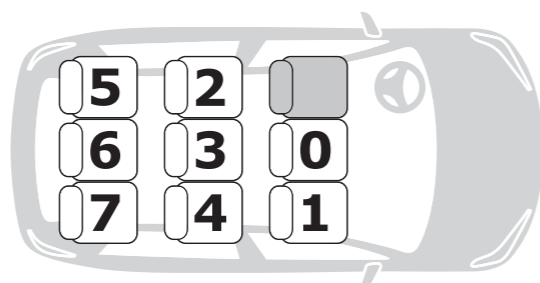

La gamba di supporto della base non deve mai poggiare su un vano portaoggetti posizionato sul pavimento dell'automobile.

The Enhanced Child Restraint System Darwin i-Size is an Universal i-Size Child Restraint System.

It is approved to Regulation R129 to use in all vehicle positions marked with the i-Size logo.

- The Enhanced Child Restraint System Darwin i-Size is also suitable for fixing into the seat positions of the cars listed below, providing approved ISOFIX attachment points (as detailed in the vehicle handbook).
- You can look at the list also by visiting inglesina.com.
- The weight class and the ISOFIX size class provided for the Child Restraint System:
  - Darwin Infant i-Size + Darwin i-size Base is "D";
  - Darwin Toddler i-Size + Darwin i-size Base is "D" e "B1".
- In case of doubts or for further information, please contact the Manufacturer or the Retailer.

- If your vehicle is not listed in this manual, please refer to your vehicle's handbook or contact the Manufacturer for further information.
- Seat positions in other cars may also be suitable to accept the child restraint. If in doubt, consult either the child restraint Manufacturer or the Retailer.

Never lay the support leg of the base against a storage compartment on the vehicle floor.

L'immagine si riferisce ad un veicolo con guida a sinistra. Diagram refers to a left hand drive vehicle.

ATTENZIONE: NON INSTALLARE LA BASE SE È PRESENTE UN VANO PORTA OGGETTI SUL PAVIMENTO DELL'AUTOMOBILE.
WARNING: DON'T INSTALL THE BASE IF THERE IS A STORAGE COMPARTMENT ON THE VEHICLE FLOOR.

AUTOVETTURA CAR MODEL	SEDILE IDONEO APPROVED SEAT

AUTOVETTURA CAR MODEL	SEDILE IDONEO APPROVED SEAT
Alfa Romeo	
Giulia (2017>)	2-4
Giulietta (2010>)	2-4
MiTo (2009>)	-
4C Coupe (2014>)	-
Stelvio (2017>)	2-4

Audi	

A1 (2011>)	-
A1 Sportback (2012>)	-
A3 Hatch (2012>)	2-4
A3 (1996 - 2003)	2-4
A3 (2004 - 2011)	2-4
A3/S3 (2012>)	2-4
A3 e-Tron Sportback (2015>)	2-4
A3/S3 Saloon (2014>)	2-4
A4 (2005 - 2009)	2-4
A4/S4 (2015>)	2-4
A4 Avant (2016>)	2-4
A4 Allroad (2008 - 2016)	2-4
A4/S4 Avant (2008 - 2016)	2-4
A4/S4 Saloon (2008 - 2016)	2-4
A5/S5 Coupe (2016>)	2-4
A5/S5 Coupe (2009 - 2016)	2-4
A5/S5 Sportback (2009 - 2016)	2-4
A5/S5 Sportback (2017>)	2-4
A5/S5 Cabriolet (2017>)	2-4
A6 Allroad (2011 - 2016)	2-4
A6/S6 Avant (2011 - 2016)	2-4
A6/S6 (2011 - 2016)	2-4
A6/S6 (2016>)	2-4
A6 Allroad (2016>)	2-4
A7/S7 Sportback (2011 - 2015)	2-4
A7/S7 Sportback (2016 - 2018)	2-4
A7/S7 Sportback (2018>)	2-4
A8/S8 (2011 - 2017)	2-4
A8/S8 (2018>)	2-4
Q2/SQ2 (2016>)	1-2-4
Q3/SQ3 (2013 - 2018)	1-2-4
Q3/SQ3 (2019>)	2-4
Q5/SQ5 (2008 - 2012)	2-4
Q5/SQ5 (2012 - 2016)	2-4
Q5/SQ5 (2017>)	2-4
Q7 (2006 - 2015)	2-4
Q7/SQ7 (2015>)	2-4
Q8/SQ8 (2018>)	2-4
TT/TTRS Coupe (2006 - 2016)	-
TT/TTRS Coupe (2017>)	-

AUTOVETTURA CAR MODEL	SEDILE IDONEO APPROVED SEAT